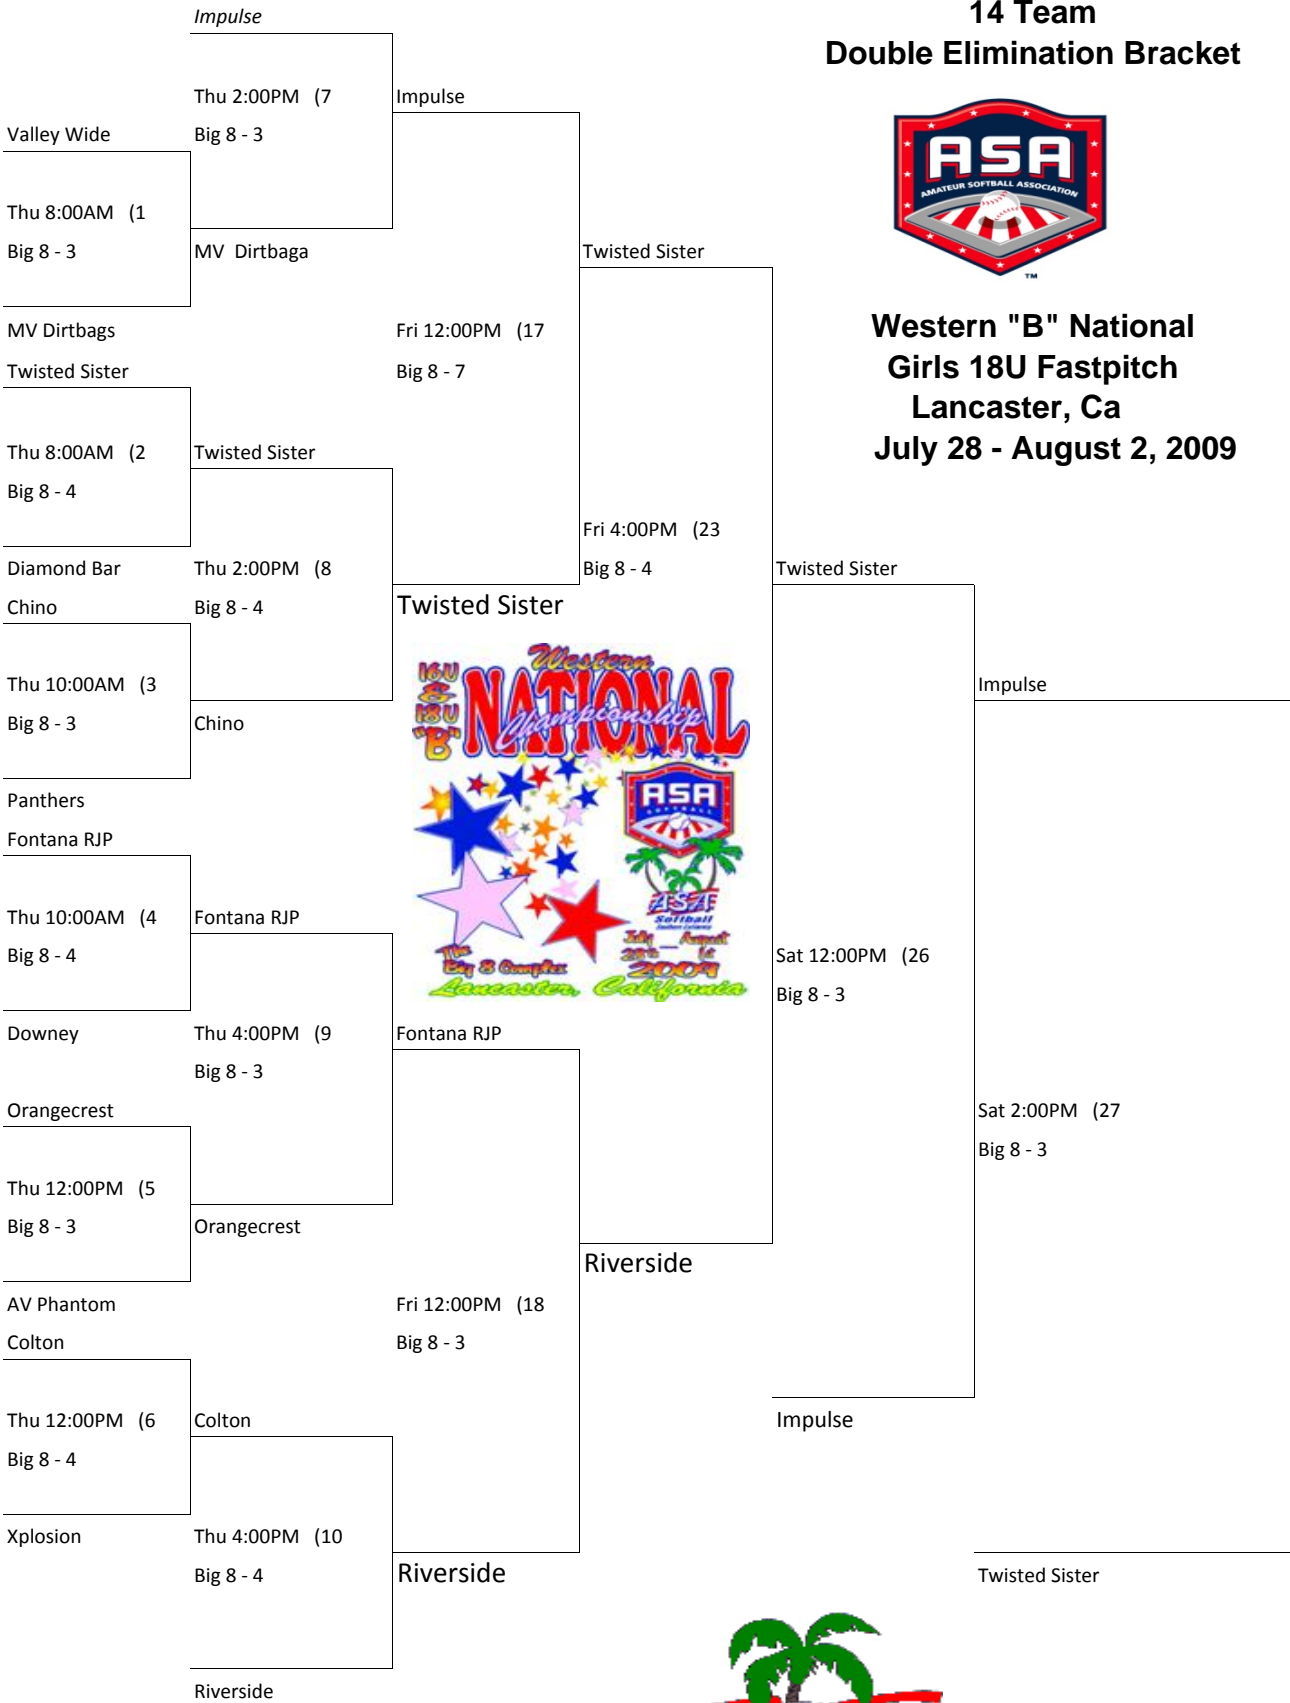

**14 Team
Double Elimination Bracket**

**Western "B" National
Girls 18U Fastpitch
Lancaster, Ca
July 28 - August 2, 2009**

**Western "B" National
Girls 18U Fastpitch
Lancaster, Ca
July 28 - August 2, 2009
Losers Bracket**