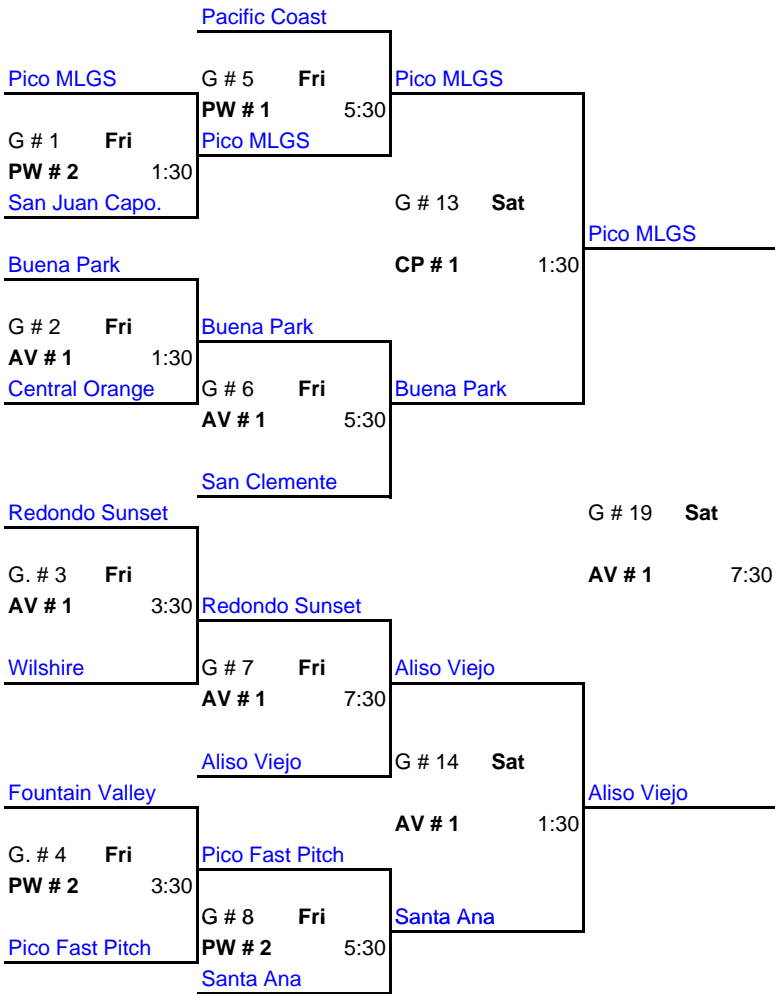

**Central District 2009- C Districts 12u**  
**Top team 3rd base dugout - Flip for home team.**

AV- Aliso Viejo Community Park  
 PW- Pine Wood Park  
 CP - Cooks Park

- 1 Aliso Viejo
- 2 Pico MLGS
- 3 Pacific Coast
- 4 Redondo Sunset
- 5 Buena Park

**Losers Bracket**