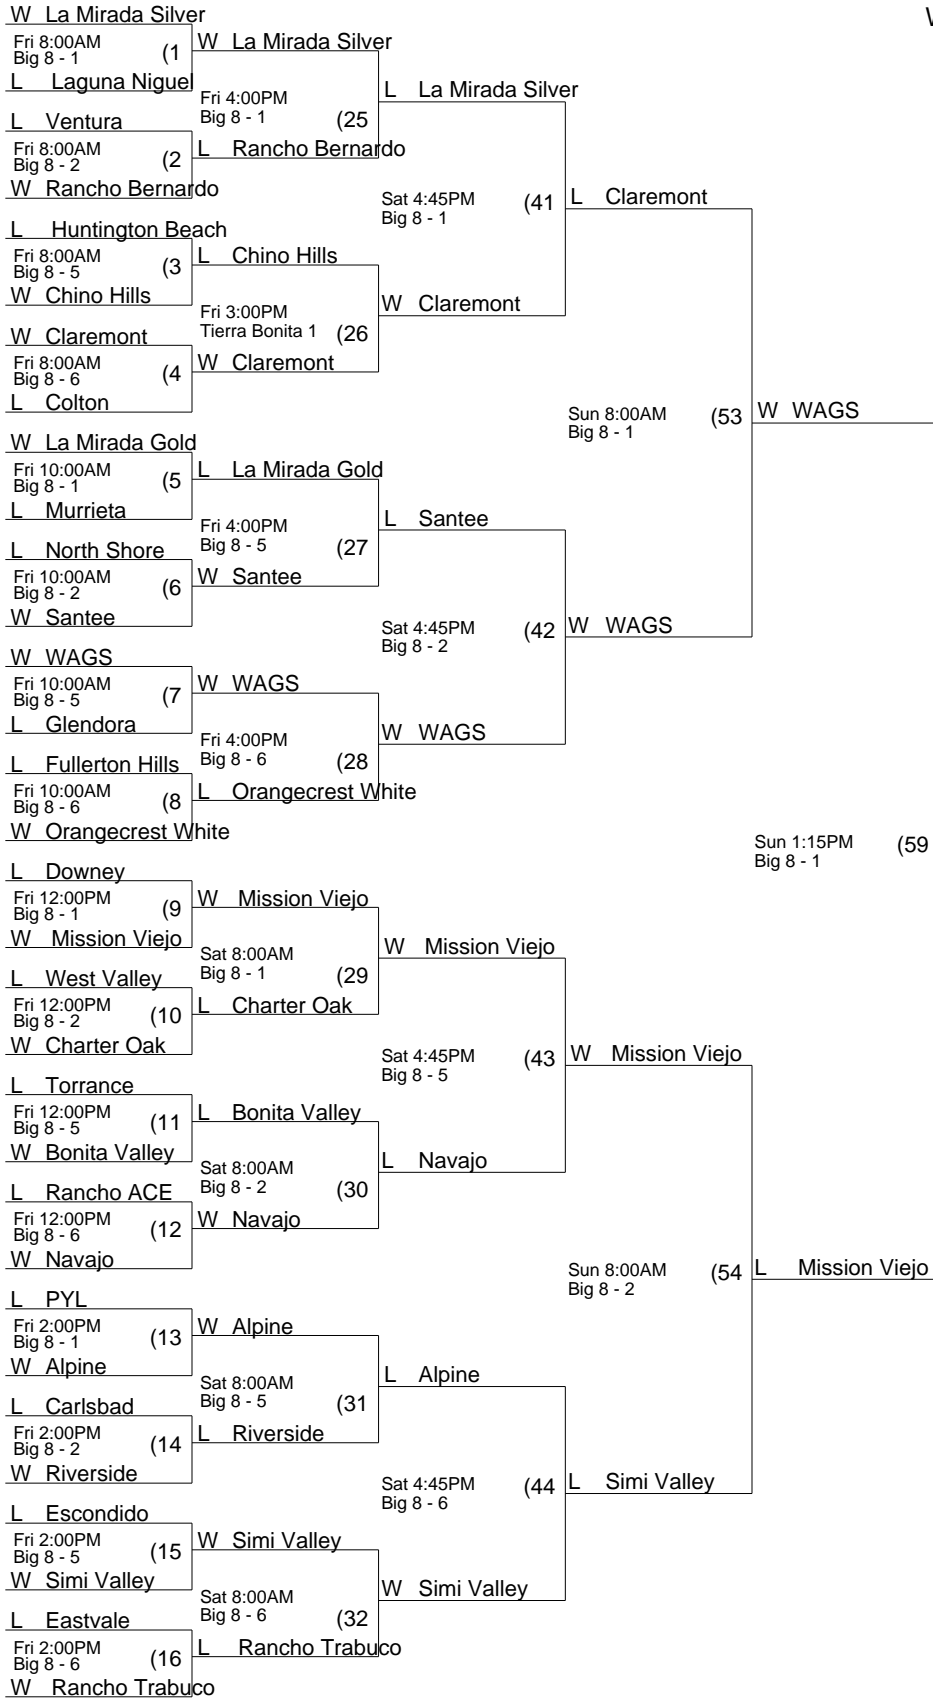

Winner of the Tournament is WAGS
 2010 "B" State Championship
 10U Girls Fastpitch
 Lancaster July 9 - 11

L Rancho Bernardo

W Santee

W Simi Valley

W Mission Viejo

W Downey
Sat 9:45AM Big 8 - 1 (17)
L West Valley

Sat 1:15PM Big 8 - 1 (33)
W Downey

W Downey
Sat 6:30PM Big 8 - 1 (45)
L Chino Hills

Sat 8:15PM Big 8 - 1 (49)
L Downey

L Santee
Sun 9:45AM Big 8 - 1 (55)

Sun 11:30AM Big 8 - 1 (57)
L Simi Valley
L Eastvale

L Simi Valley
Sun 3:00PM Big 8 - 1 (61)
Sun 1:15PM Big 8 - 2 (60)
L Bonita Valley

W Torrance
Sat 9:45AM Big 8 - 2 (18)
L Rancho ACE

L Torrance
Sat 1:15PM Big 8 - 2 (34)
W Chino Hills

L La Mirada Gold

L La Mirada Silver

W Eastvale
Sat 1:15PM Big 8 - 6 (36)
L Orangecrest White

L Charter Oak

L Alpine

L Claremont

W Laguna Niguel
Sat 3:00PM Big 8 - 1 (37)
Sat 11:30AM Big 8 - 1 (21)
L Ventura

L Laguna Niguel
W Laguna Niguel

L Laguna Niguel
Sat 6:30PM Big 8 - 5 (47)
W Bonita Valley