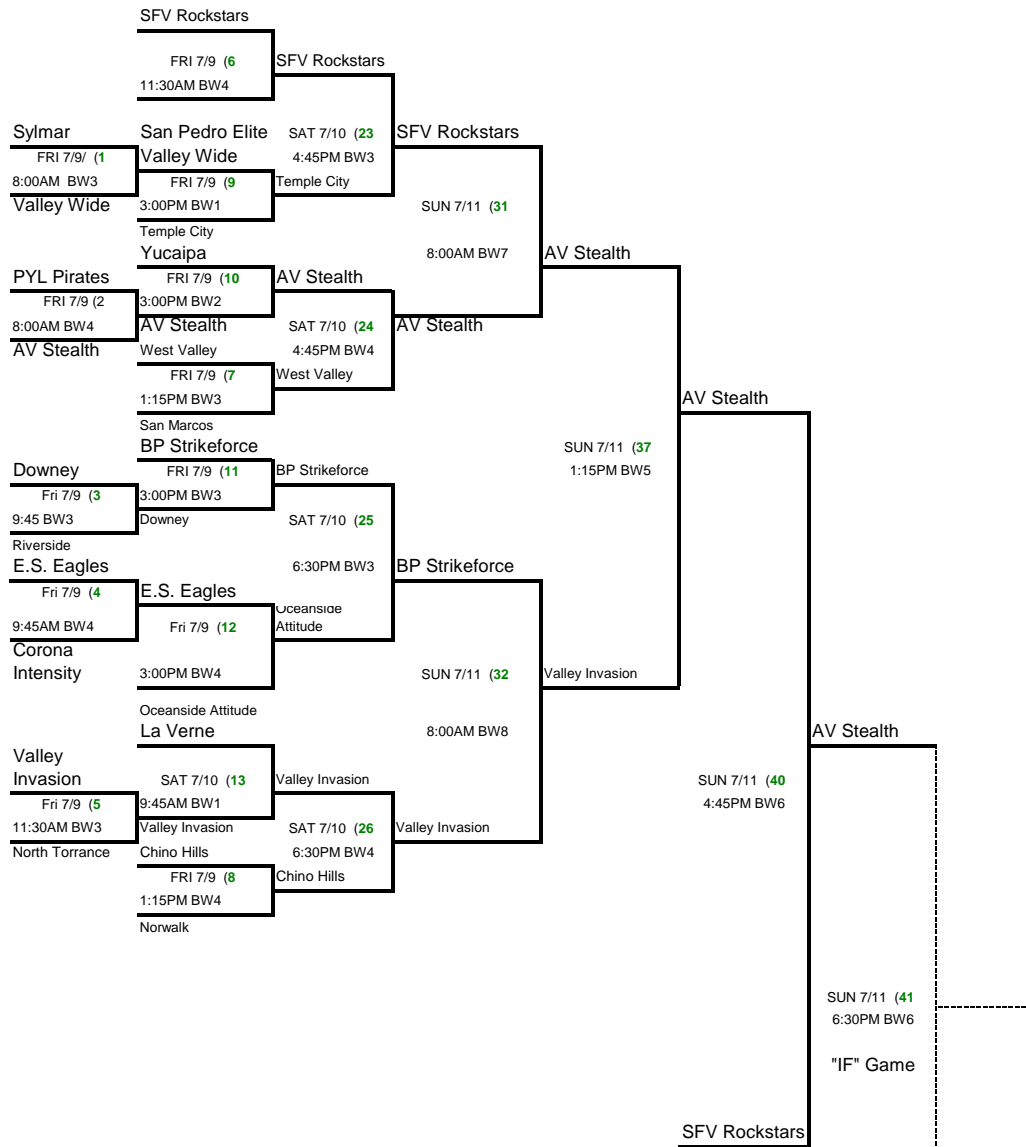

**16U B State - Palmdale, CA
July 9-11, 2010**

**16U B State - Palmdale, CA
July 9-11, 2010**