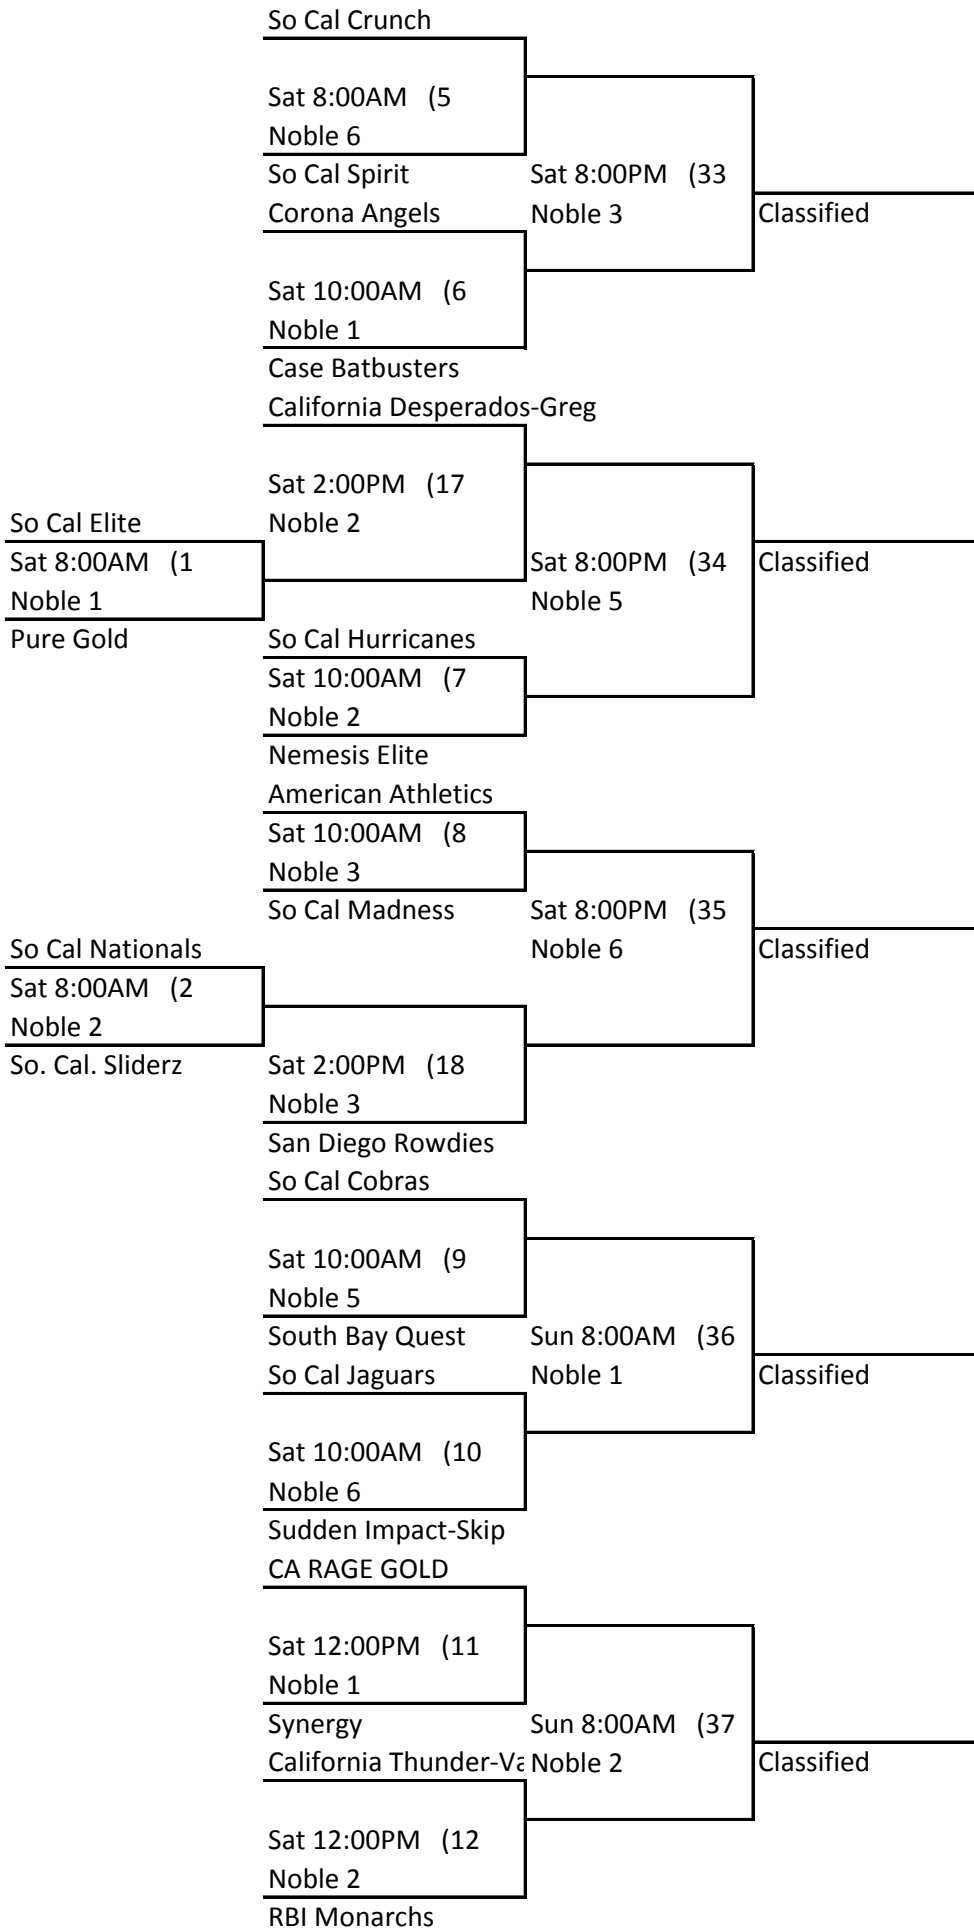

2010 Gold Classification
February 13-14

OC Elite-Christina

S B Diamond Girls
Sat 8:00AM (3
Noble 3

Sat 2:00PM (19
Noble 5

Sun 8:00AM (38
Noble 3

So Cal Adrenaline

San Diego Mystic

Classified

Sat 12:00PM (13
Noble 3

OC Hawks
Power Surge - Gold

Sat 12:00PM (14
Noble 5

SoCal Wicked (Limon)

So Cal Rebels

Sun 8:00AM (39
Noble 5

Classified

Sat 8:00AM (4
Noble 5