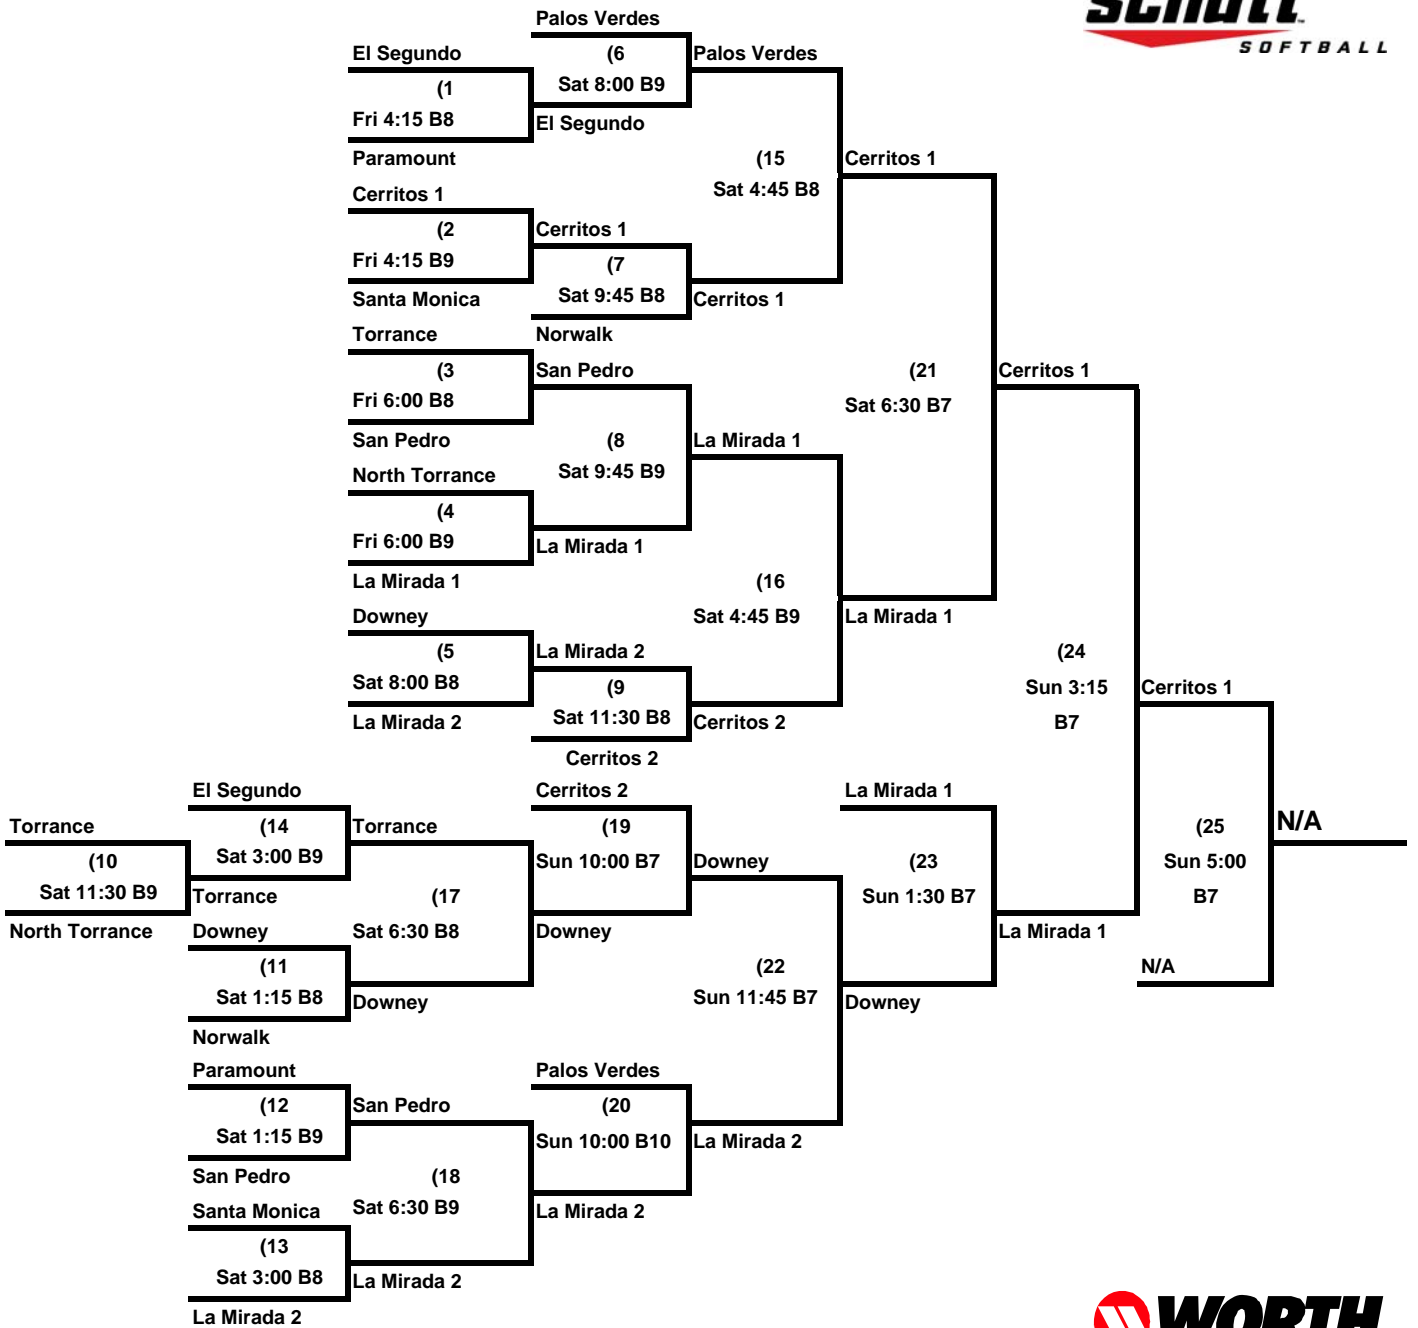

LA/South Bay District Championship

June 27-29, 2008

10U Bracket