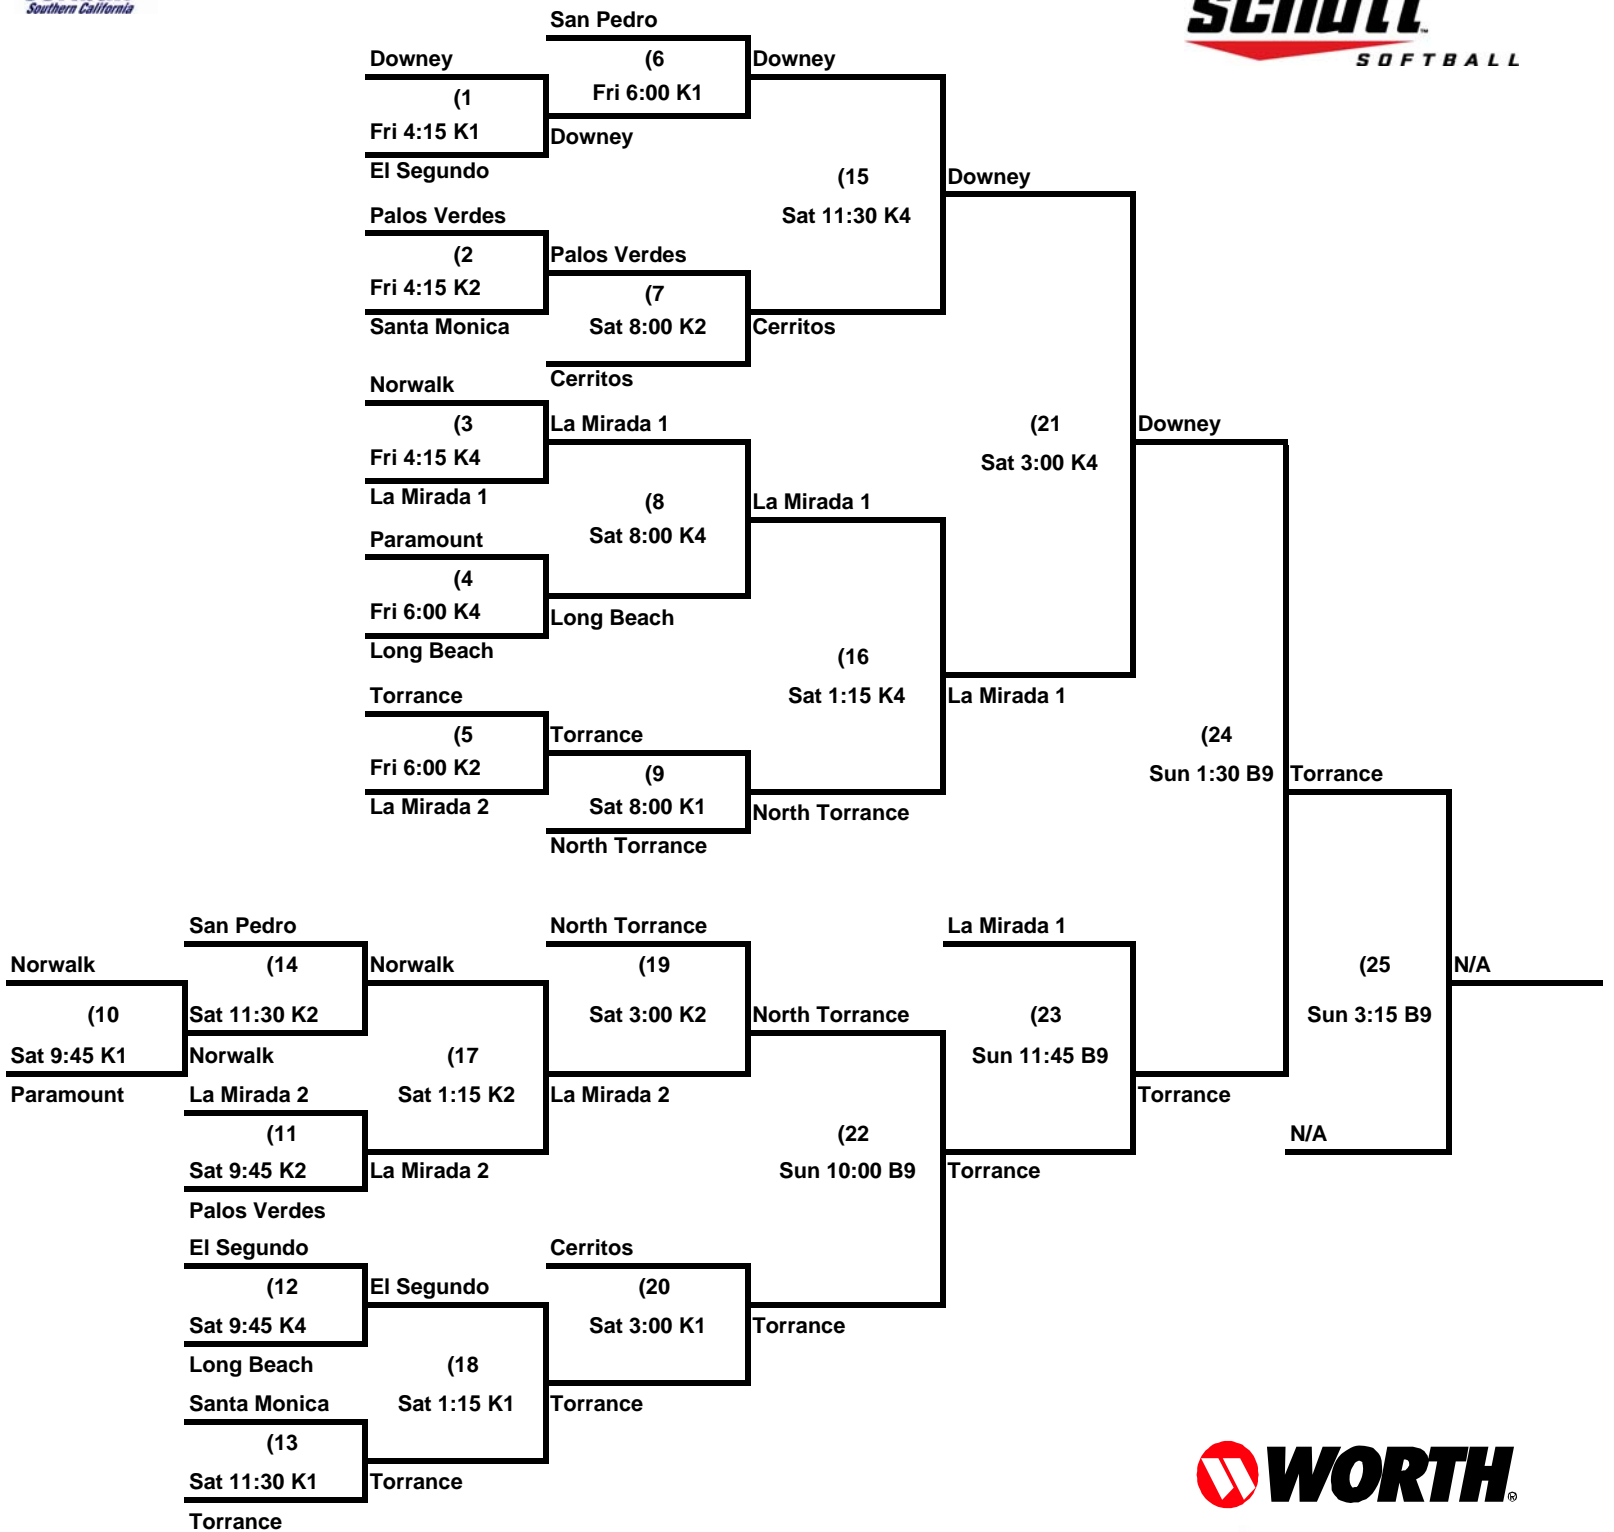

LA/South Bay District Championship

June 27-29, 2008

12U Bracket