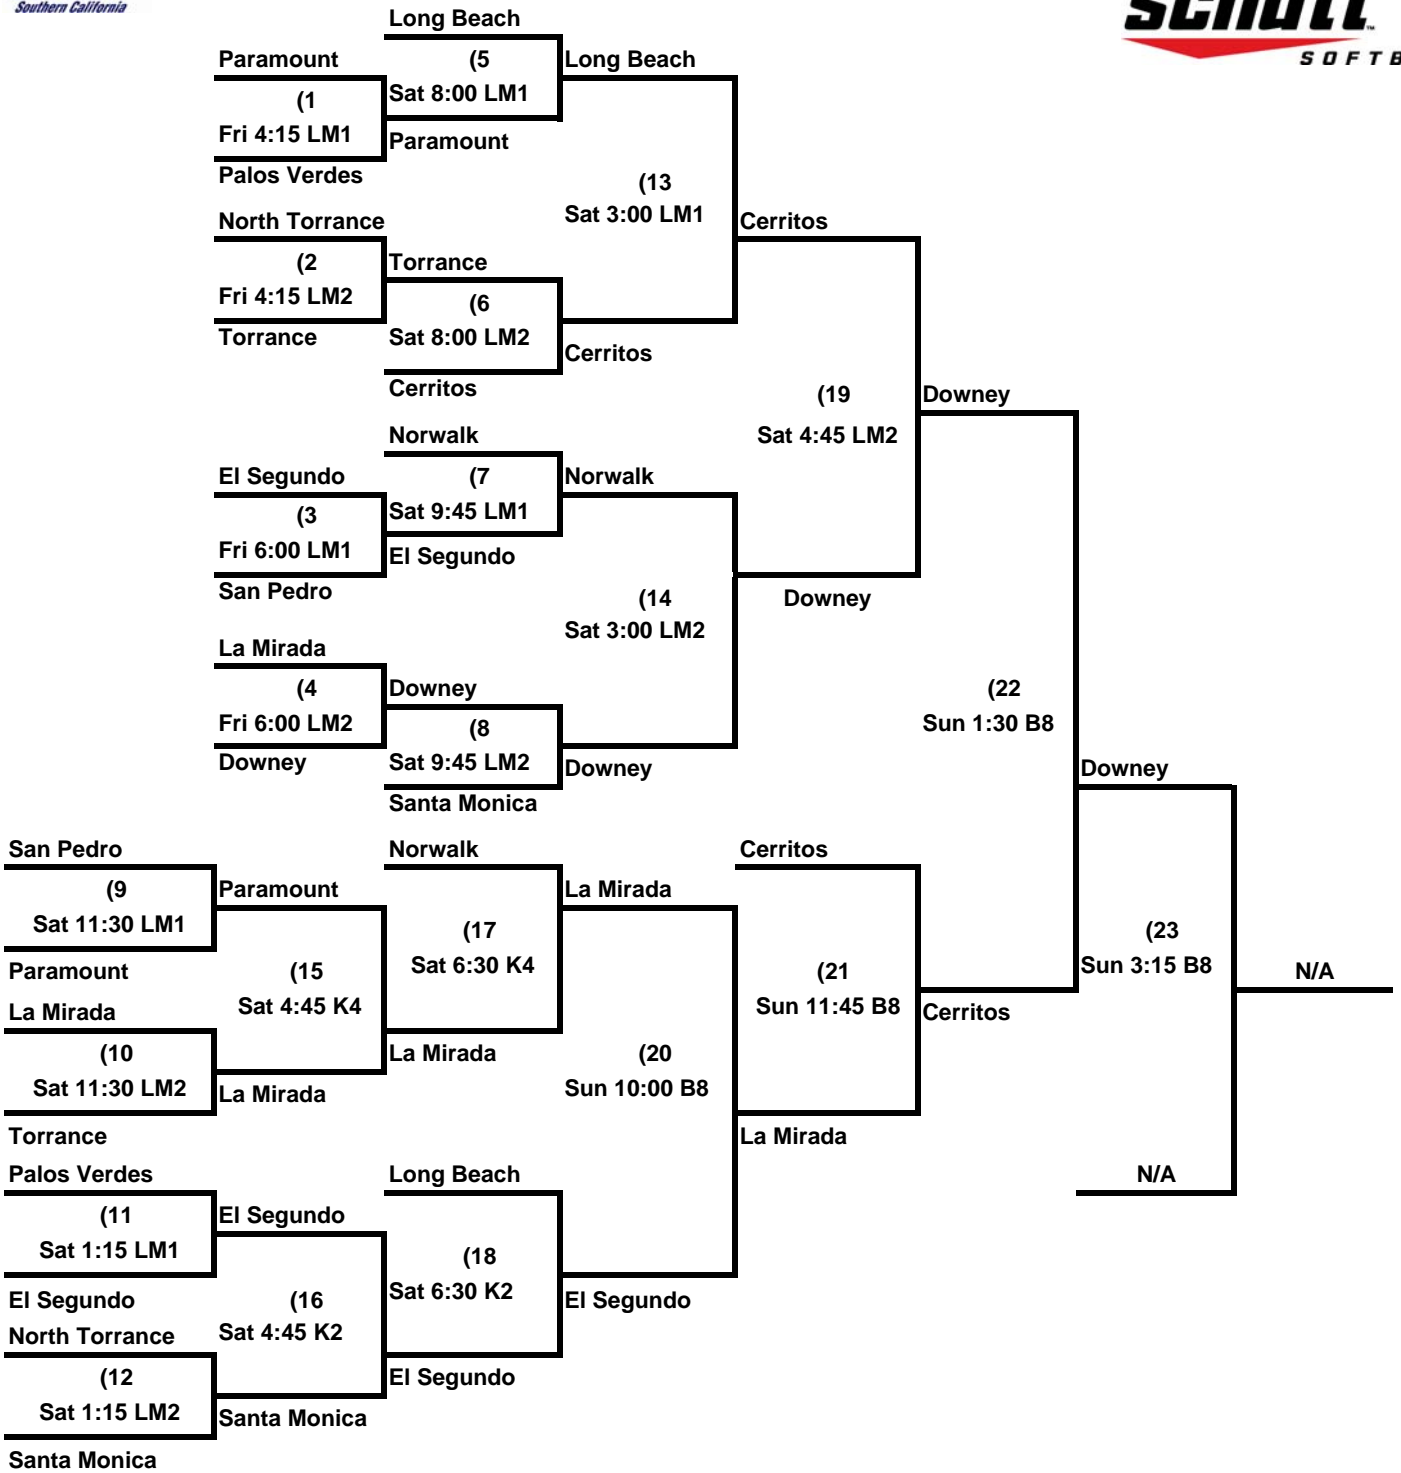

LA/South Bay District Championship

June 27-29, 2008

14U Bracket