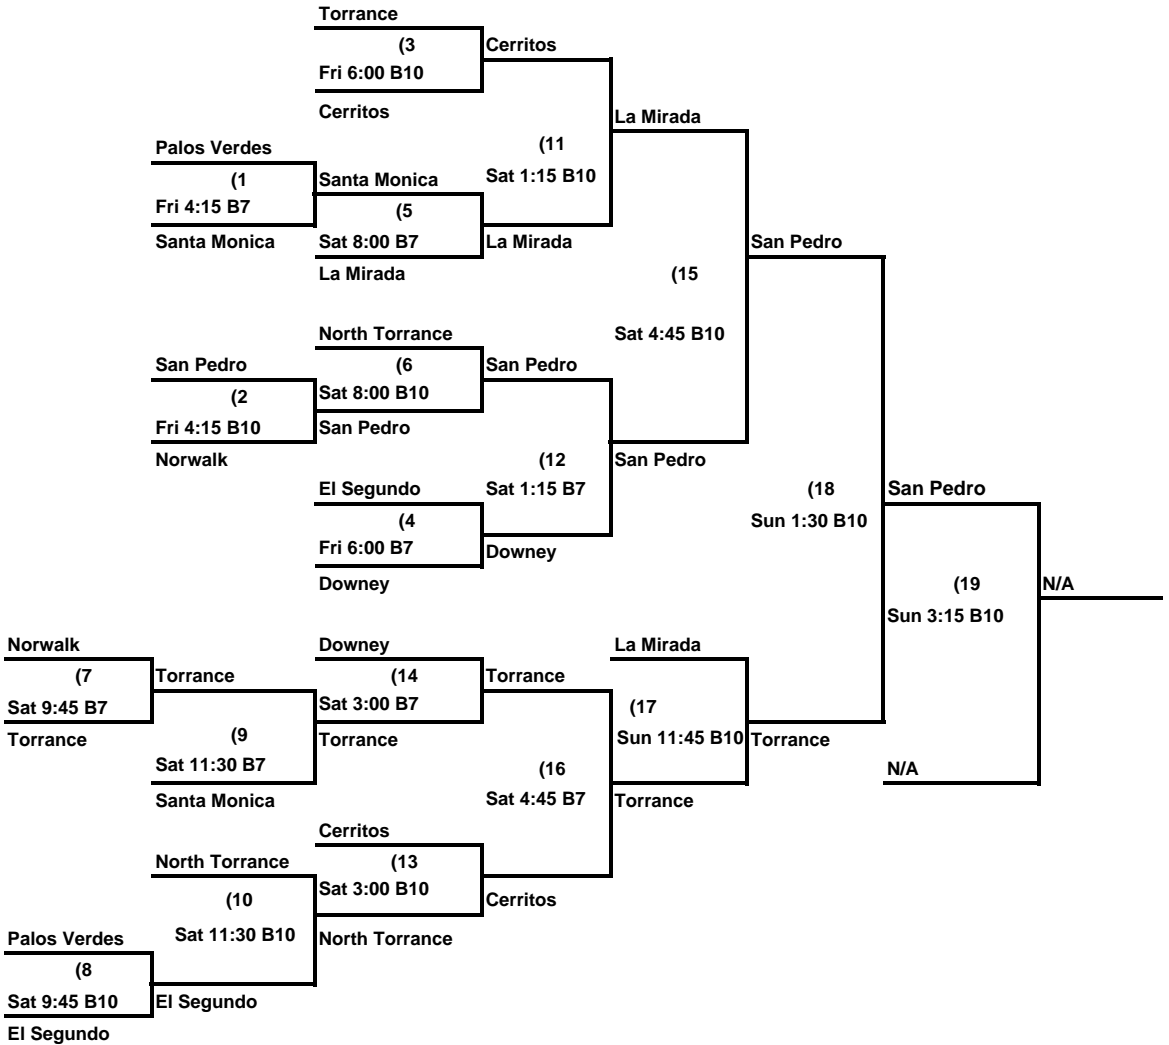

LA/South Bay District Championship

June 27-29, 2008

8U Bracket