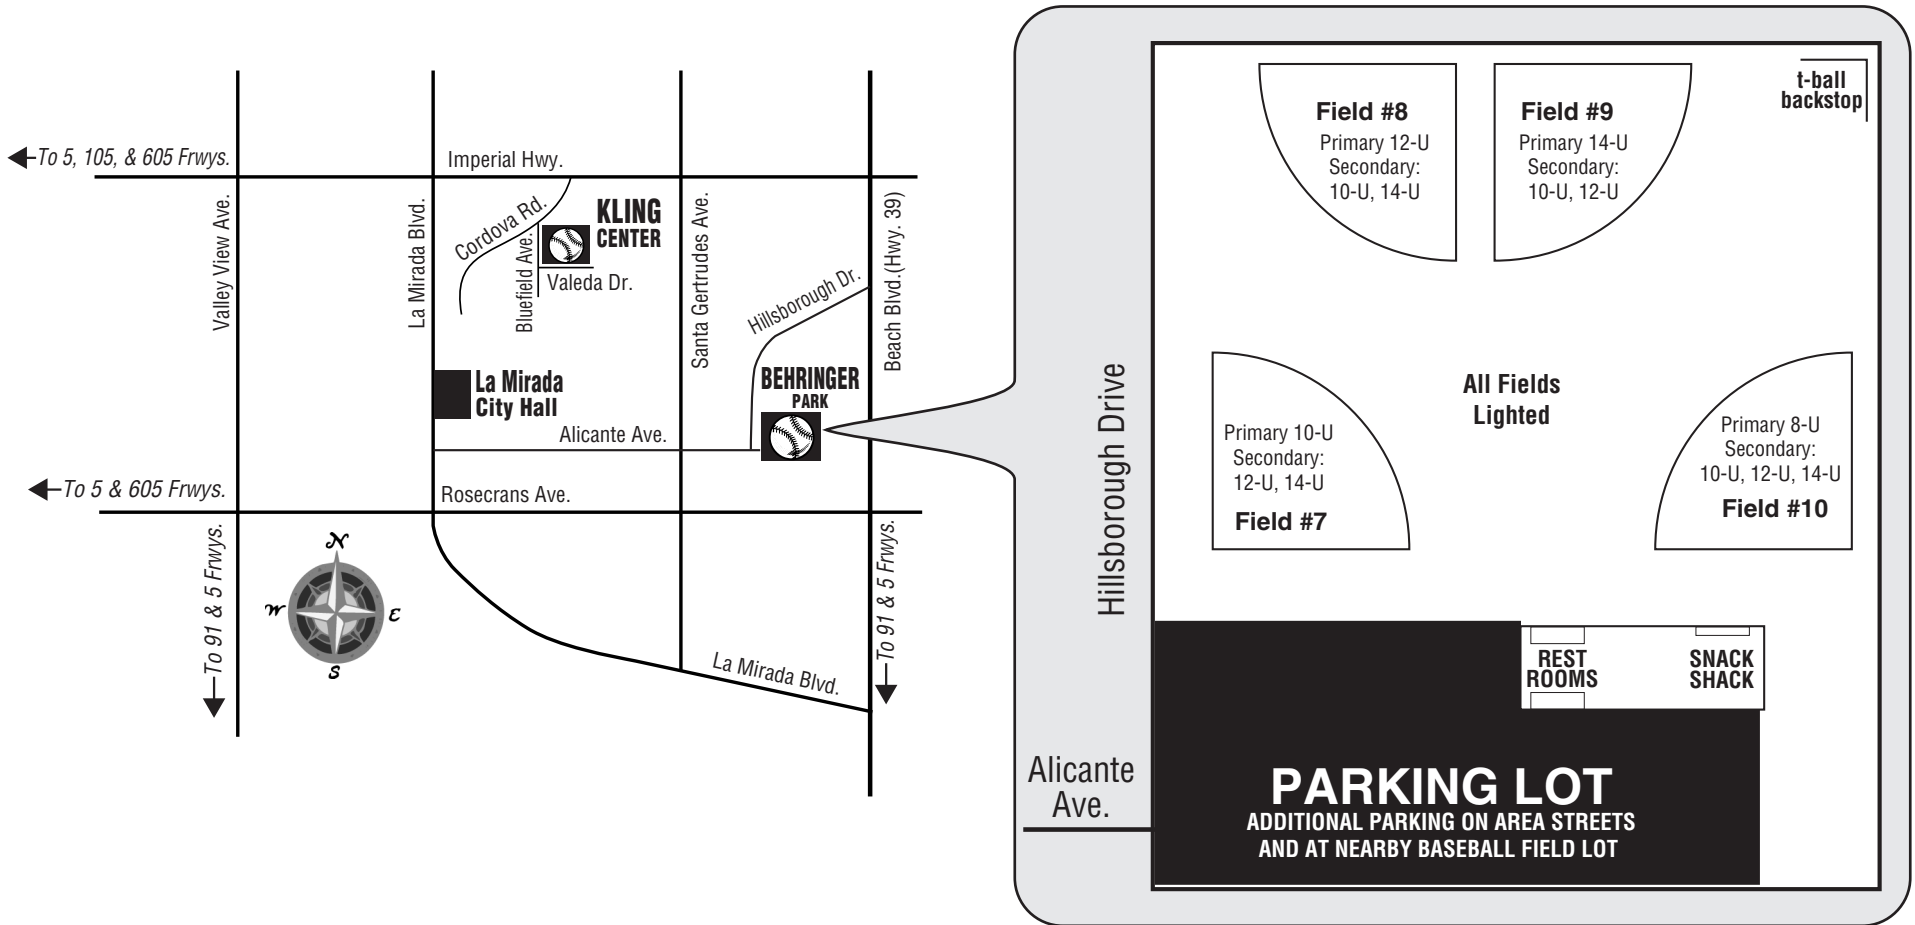

BEHRINGER SOFTBALL COMPLEX

La Mirada, CA

L.A./Southbay District Tournament

June 27-29, 2008

NO DRINKING!!!
POSSESSION OF ALCOHOLIC BEVERAGES AT THE FACILITY (INCLUDING PARKING AREAS) IS A VIOLATION OF ASA RULES AND LOCAL LAWS.
 Violators will be subject to ASA and Law Enforcement penalties.
 Teams (players & coaches) will be disqualified from the tournament and face ASA sanctions if any member of their team (including family members and friends) violates this rule.