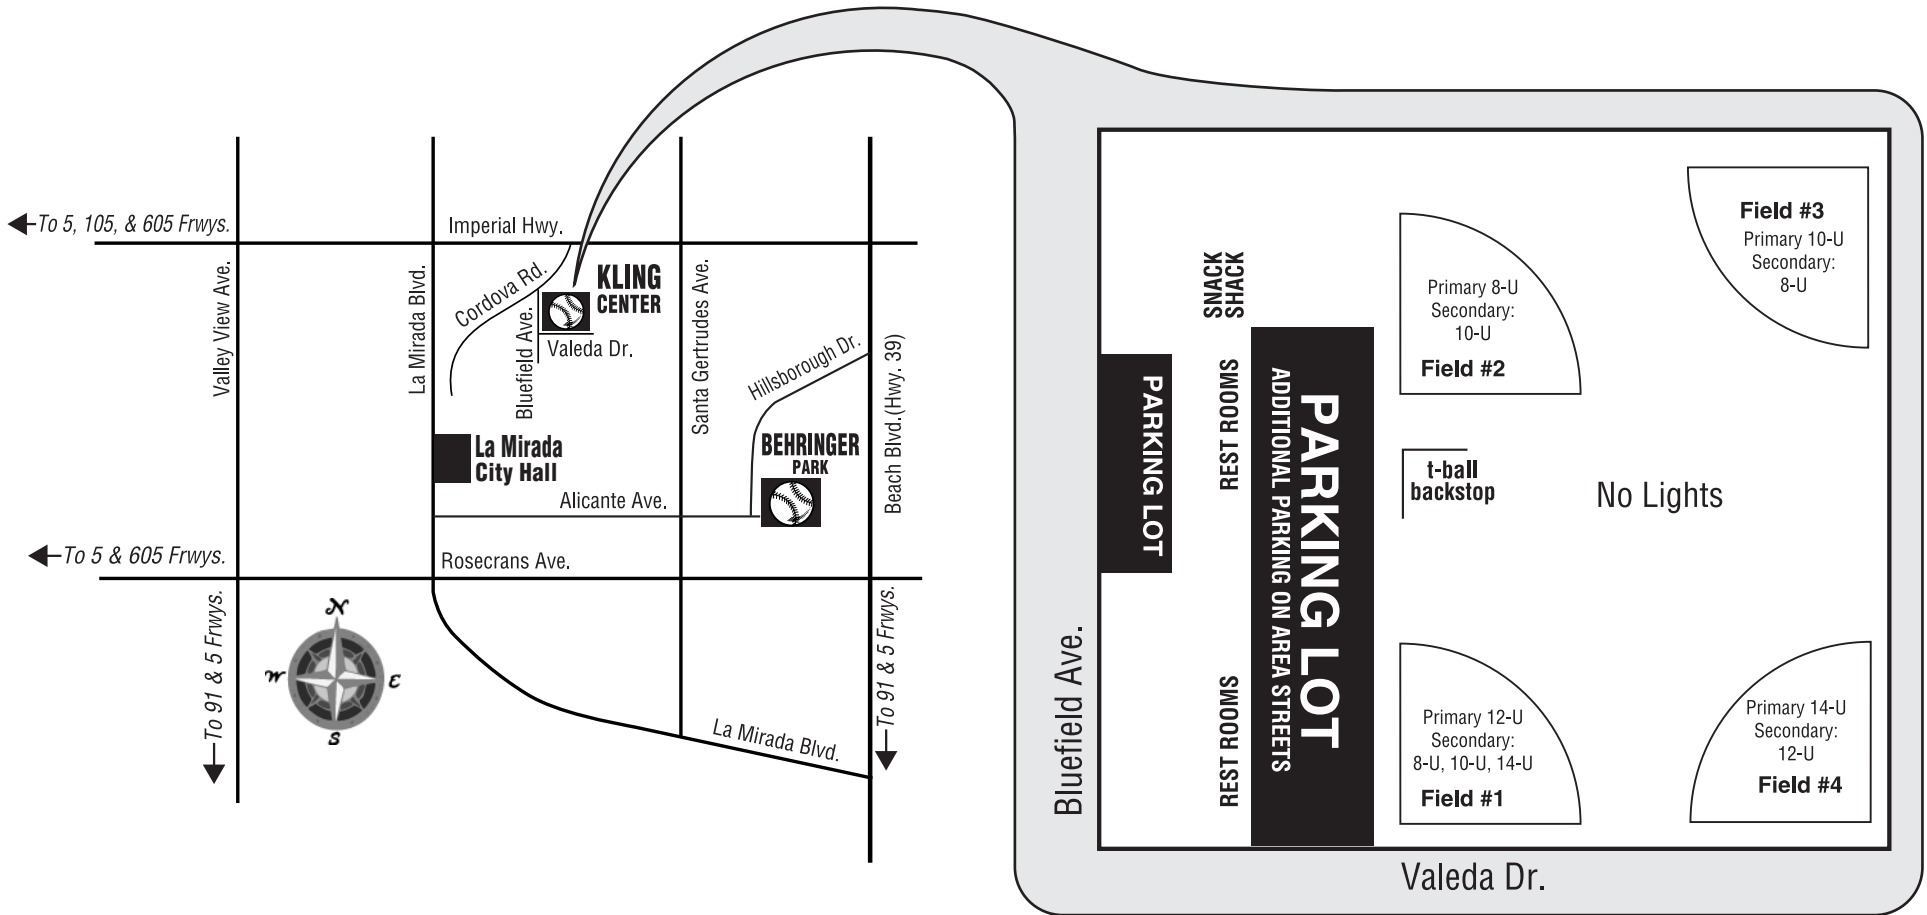

KLING CENTER SOFTBALL FIELDS

La Mirada, CA

L.A./Southbay District Tournament

June 27-29, 2008

NO DRINKING!!!
 POSSESSION OF ALCOHOLIC BEVERAGES AT THE FACILITY
 (INCLUDING PARKING AREAS) IS A VIOLATION OF ASA RULES AND LOCAL LAWS.
 Violators will be subject to ASA and Law Enforcement penalties.
 Teams (players & coaches) will be disqualified from the tournament
 and face ASA sanctions if any member of their team (including family
 members and friends) violates this rule.